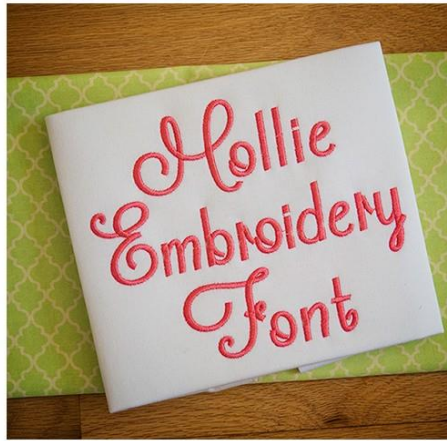

DBJJ817 – MOLLIE EMBROIDERY FONT

These are digital machine embroidery designs. You must own an embroidery machine and know how to transfer files to your machine in order to use these designs.

Mollie
AaBbCcDdEeFfGg
HhIiJjKkLlMmNn
OoPpQqRrSsTtUu
VvWwXxYyZz
! @ # \$ % & + = " ; : ' ? . ,
0 1 2 3 4 5 6 7 8 9

Lovely script style embroidery font! All of our font alphabets are 100% manually digitized to bring you maximum stitch quality.

5 sizes included: .75 inch, 1 inch, 1.25 inch, 1.5 inch, and 2 inch

BX format included